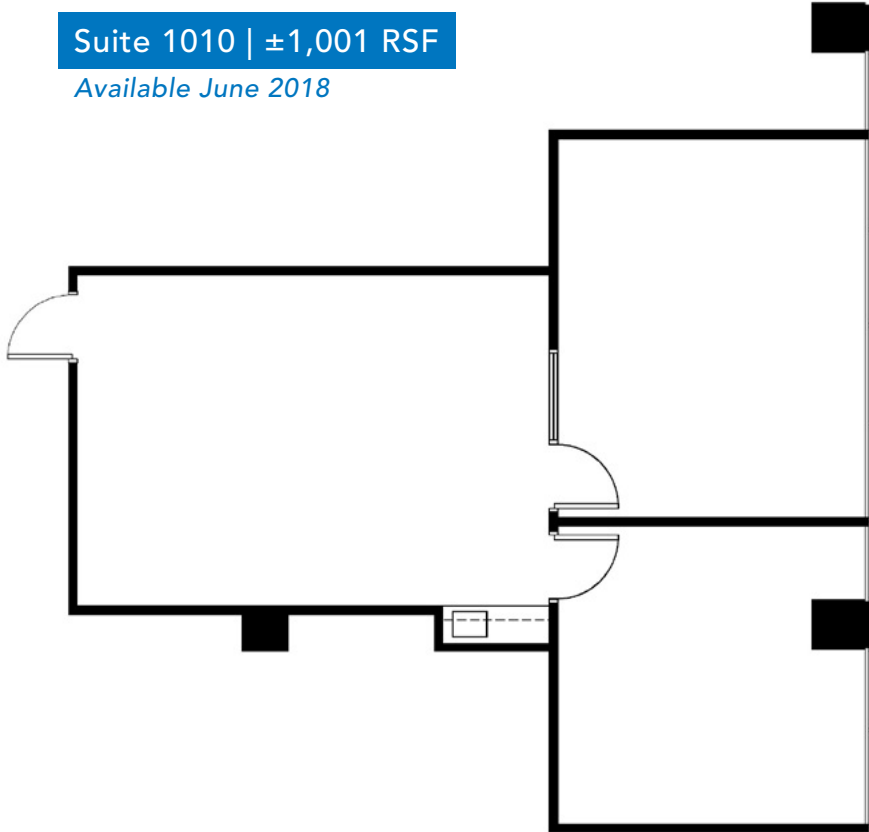

**CLASS A OFFICE SPACE FOR LEASE | GOLDEN WEST TOWER BUILDING**

1970 Broadway, Oakland, CA

**Suite 1010 | ±1,001 RSF**

*Available June 2018*

**THE TOWER BUILDING  
1970 BROADWAY**

**SITE LOCATION MAP**

**FLOOR  
LOCATION**

**10TH FLOOR KEY PLAN**

*Plans not to scale*

**LEASING INFORMATION**

**Bob Maderious**  
Senior Vice President  
925.357.2010  
bob.maderious@transwestern.com  
LIC 00616136

[www.1970Broadway.com](http://www.1970Broadway.com)